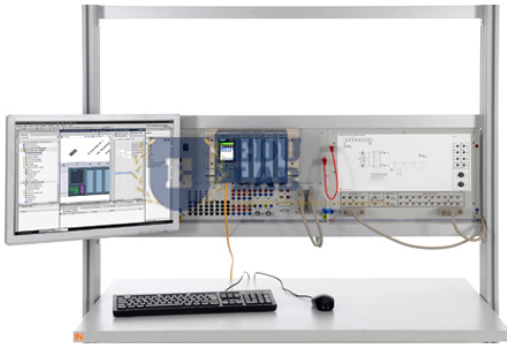

Product Code . EL-EELE-11407

Universal Application Simulator

Description

Universal Application Simulator

Technical Specifications Required:

- Running lights.
- 8 digital inputs (actuators).
- Analog outputs (sensors).
- Connections realized on 4mm safety sockets.
- 20 digital outputs (sensors).
- Analog inputs (actuators).
- Connector (input signals) for the connection to PLC via system connector.
- Socket (output signals) for connection to the PLC via system connector.
- Operating voltage: DC 24V.