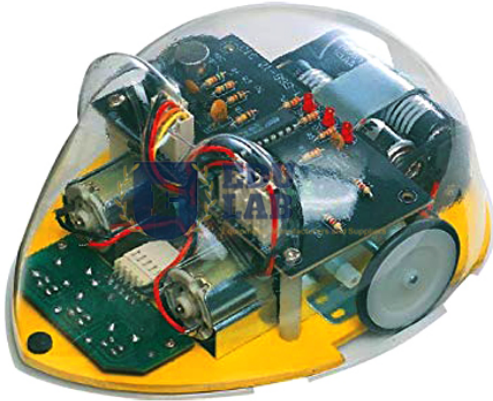

Product Code . EL-EELE-11345

Line Tracking Mouse

Description

Line Tracking Mouse

They provide hands on experience for co-ordination of electronics with mechanical arrangements to give shape to a science, ROBOTICS. The system can be assembled by learner to give them PRACTICAL. The kits enhances technical skills in the field of soldering, electronics, sensors (light, sound, infrared) and mechanical systems. All the kits are complete with different parts, electronic & mechanical components, step by step write up, circuits and mechanical arrangements.

```
{ "@context": "https://schema.org/", "@type": "Product", "name": "Line Tracking Mouse", "image": "http://www.educational-equipments.com/images/catalog/product/259140047LineTrackingMouseWithlogo.jpg", "description": "They provide hands on experience for co-ordination of electronics with mechanical arrangements to give shape to a science, ROBOTICS. The system can be assembled by learner to give them PRACTICAL. The kits enhances technical skills in the field of soldering, electronics, sensors (light, sound, infrared) and mechanical systems. All the kits are complete with different parts, electronic & mechanical components, step by step write up, circuits and mechanical arrangements. We are leading manufacturers, suppliers of Line Tracking Mouse for Electronics Engineering Lab Equipments. Contact us to get high quality Line Tracking Mouse for Electronics Engineering Lab Equipments for schools, colleges, universities, research labs, laboratories and various industries.", "brand": "Educational Lab Equipments", "sku": "5", "gtin8": "5", "gtin13": "5", "gtin14": "5", "mpn": "5", "aggregateRating": { "@type": "AggregateRating", "ratingValue": "5", "bestRating": "5", "worstRating": "0", "ratingCount": "15" } }
```