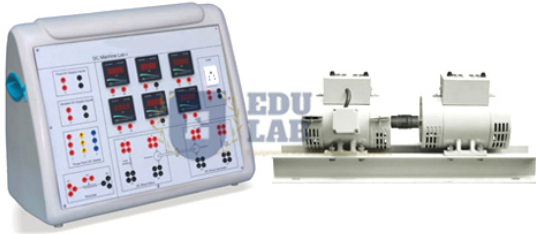

Product Code . EL-EELE-11314

## DC Machine Lab

#### DC Machine Lab

The product provides hands-on experiments like Speed control, Torque- Load Characteristics, NV Characteristics, N-I Characteristics etc. The trainer thus provides explicit understanding of the subject. DC Machine Lab is an adaptable training system for the Electrical laboratories. It can be aptly employed for understanding the basic concepts and functioning of DC Motors and Generators.

Features:-

- Shaft Coupling arrangement.
- Exclusive and rugged designed panel.
- Stand alone operation.
- Designed by considering all the safety precautions.
- High quality meters.
- DC Shunt Machines.
- Electrical Loading arrangement up to 1.2KW
- Diagrammatic representation for the ease of connections.
- Provided with an extensive e-manual.