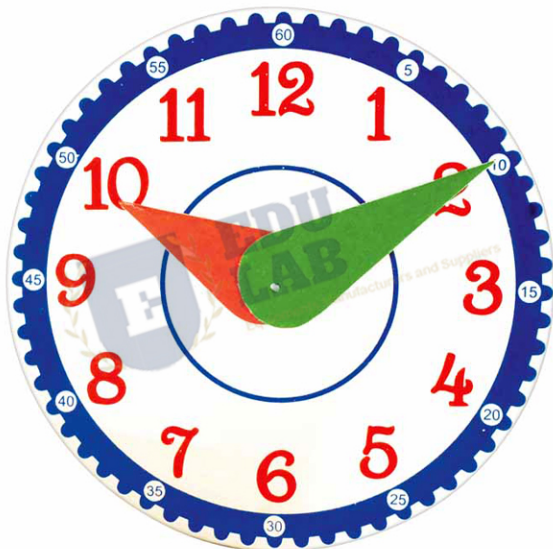

Product Code . EL-MLE-10475

## Dummy Clock

### Description