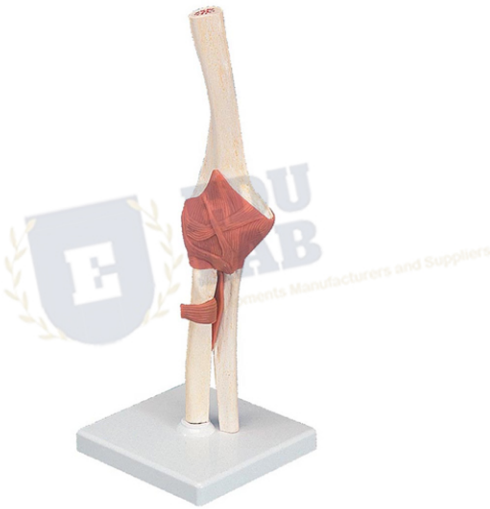

Product Code . EL-HSM-10209

Functional Elbow Joint Model

Description

Functional Elbow Joint Model

Description:-

- This Functional Elbow Joint Model provides a graphic demonstration of the anatomy and mechanics of the joint, allowing better doctor-patient or teacher-student understanding of the anatomy of the Elbow Joint.
- Use this life-size and fully flexible, bendable Elbow Joint to demonstrate abduction, anteversion, retroversion, internal/external rotation and much more.
- Elbow Joint consists of portion of humerus, complete ulna and radius as well as joint ligaments.
- Functional Elbow Joint on removable stand.

```
{ "@context": "https://schema.org/", "@type": "Product", "name": "Functional Elbow Joint Model",  
"image": "http://www.educational-  
equipments.com/images/catalog/product/1250795705FunctionalElbowJointModelwithlogo.jpg",  
"description": "• This Functional Elbow Joint Model provides a graphic demonstration of the anatomy  
and mechanics of the joint, allowing better doctor-patient or teacher-student understanding of the  
anatomy of the Elbow Joint. • Use this life-size and fully flexible, bendable Elbow Joint to  
demonstrate abduction, anteversion, retroversion, internal/external rotation and much more. • Elbow  
Joint consists of portion of humerus, complete ulna and radius as well as joint ligaments. • Functional  
Elbow Joint on removable stand.", "brand": "Educational Lab Equipments", "sku": "5", "gtin8": "5",  
"gtin13": "5", "gtin14": "5", "mpn": "5", "aggregateRating": { "@type": "AggregateRating",  
"ratingValue": "5", "bestRating": "5", "worstRating": "0", "ratingCount": "20" } }
```